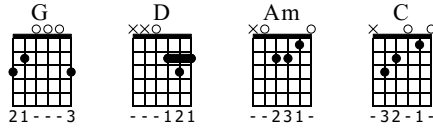

Knockin On Heaven's Door

Standard tuning

♩ = 100

E-Gt

4/4

1

mf

G D Am Am

3	3	3	3	2	2	2	2	0	0	0	0	0	0	0	0
0	0	0	0	3	3	3	3	1	1	1	1	1	1	1	1
0	0	0	0	2	2	2	2	2	2	2	2	2	2	2	2
2	2	2	2	0	0	0	0	0	0	0	0	0	0	0	0
3	3	3	3												

5

G D C C

3	3	3	3	2	2	2	2	0	0	0	0	0	0	0	0
0	0	0	0	3	3	3	3	1	1	1	1	1	1	1	1
0	0	0	0	2	2	2	2	2	2	2	2	2	2	2	2
2	2	2	2	0	0	0	0	0	0	0	0	0	0	0	0
3	3	3	3					3	3	3	3	3	3	3	3